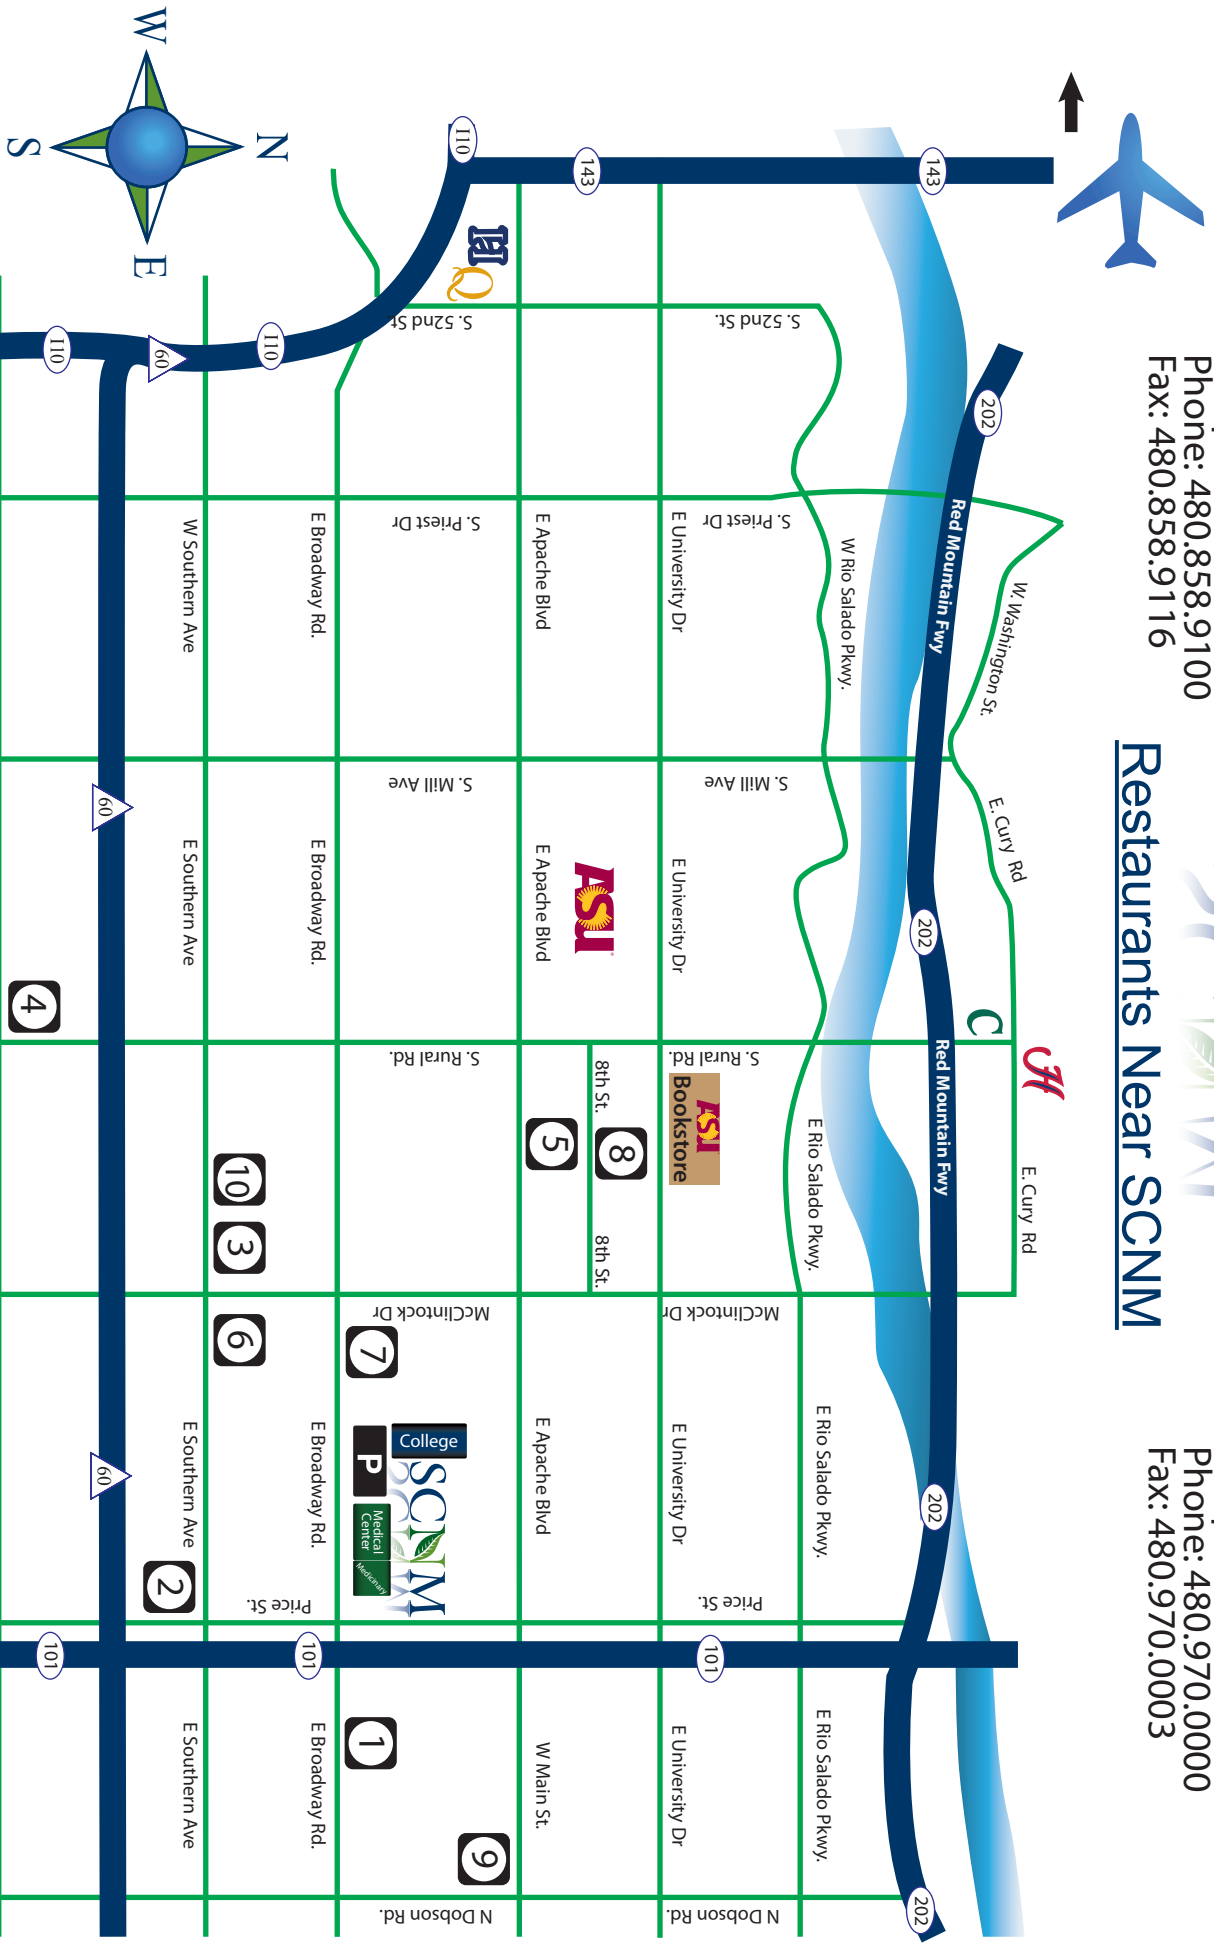

1. Princess Deli (Mediterranean) - Broadway, just East of the 101
2. Dilly's Deli - SW corner of the Southern and Price
3. YC's Mongolian Grill - McClintock just North of Southern
4. Whole Foods Deli- NW corner of Rural and Baseline
5. Pita Jungle (Mediterranean) - Apache between Rural and McClintock

6. Café Wasabi (Sushi & Paninis) - Southern and McClintock
7. Royal Taj (Indian) - Broadway, just East of McClintock
8. Four Peaks Brewery - 8th Street West of McClintock
9. Mekong Palace (Chinese) - SW of Dobson and Main. St.
10. Sunflower Market - Southern, just west of McClintock